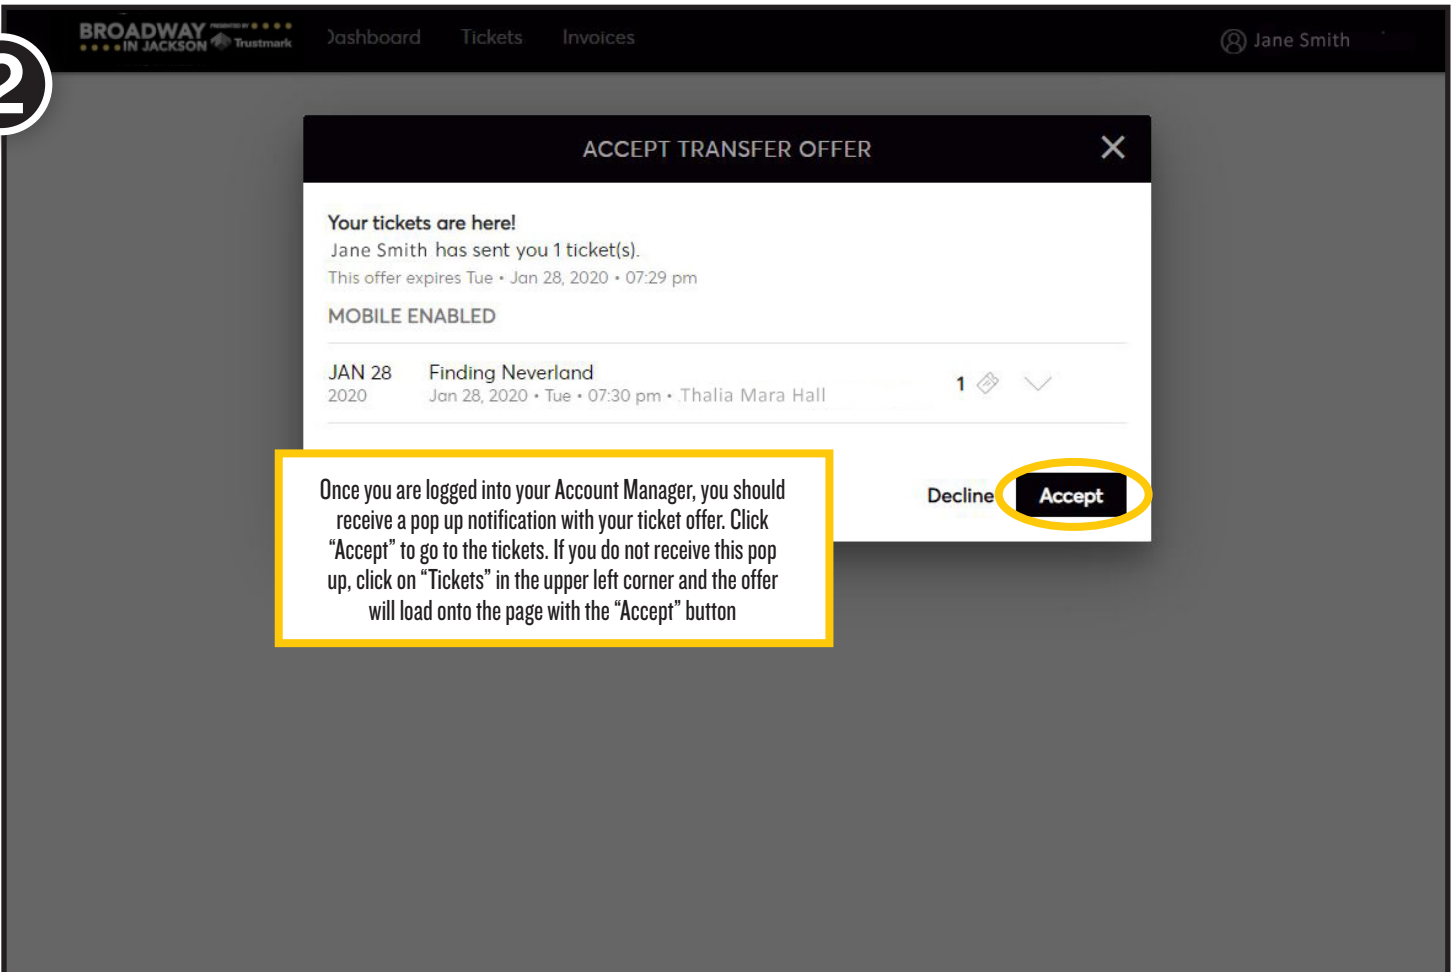

1

2

3

ACCEPT TRANSFER OFFER

Success!  
You've accepted 1 ticket(s).

MOBILE ENABLED

---

JAN 28 2020 Finding Neverland  
Jan 28, 2020 • Tue • 07:30 pm • Thalia Mara Hall

Transfer

1 Ticket

Adult

SECTI...	ROW	SEAT
GTRRT	C	57

Finding Neverland  
Jan 28, 2020 @ 07:30 pm • Thalia Mara Hall

FINDING NEVERLAND  
Ticket Details

ticketmaster.verified

After reviewing the details, click "Done" and you will see your tickets in your account.