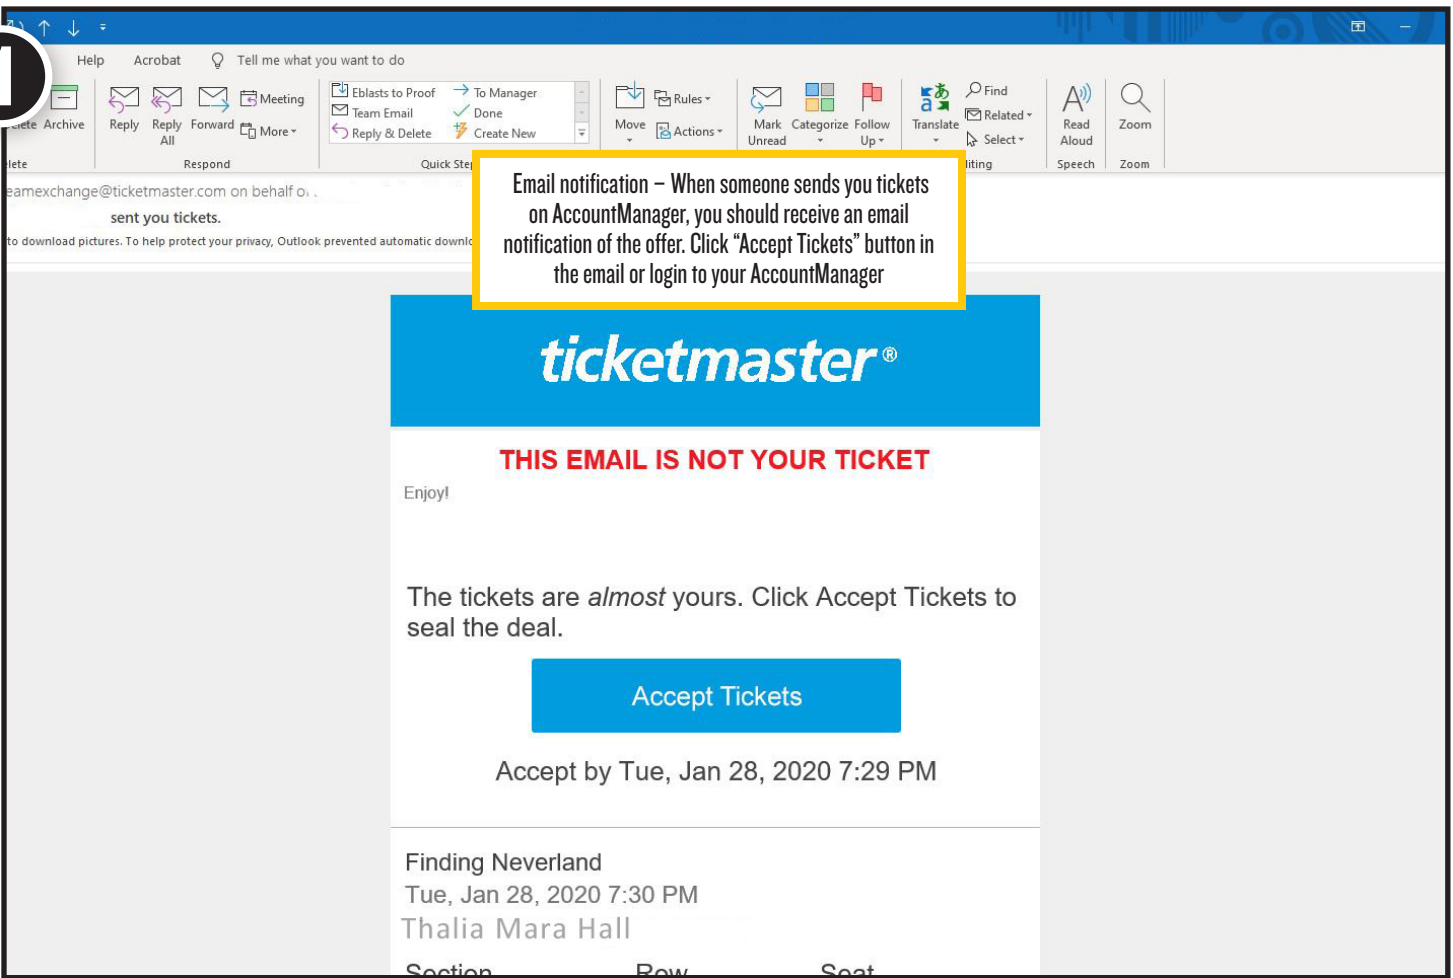

1

2

3

ACCEPT TRANSFER OFFER

Success!  
You've accepted 1 ticket(s).

MOBILE ENABLED

---

JAN 28 2020 Finding Neverland  
Jan 28, 2020 • Tue • 07:30 pm • Thalia Mara Hall

1

Continue

After accepting the tickets, you will receive a confirmation message. Click "Continue" to view more details about your ticket

4

Jan 28, 2020 @ 07:30 pm

Finding Neverland

Thalia Mara Hall

Print

Transfer

1 Ticket

Adult

SECTI...	ROW	SEAT
GTRRT	C	57

Finding Neverland  
Jan 28, 2020 @ 07:30 pm • Thalia Mara Hall

FINDING NEVERLAND  
Ticket Details

ticketmaster.verified

After reviewing the details, click "Done" and you will see your tickets in your account.